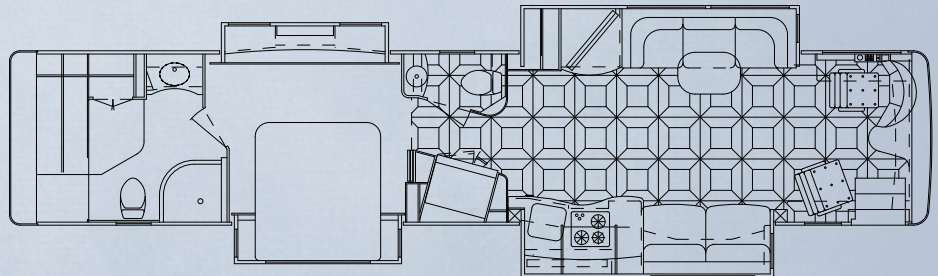

**\$458,000.00**

**SPECIAL PRICE**

Original MSRP • \$743,690.00

F6507

Mileage 9,500 as of 6-22-2010

**2010 • 45' • Phenix • Quad Slide**

Custom Floorplan • Custom Fabrics • Bubinga Wood • IFS (Independent Front Suspension) • HWH Active Air Suspension • Silverleaf Glass Dash • Electric Tile Heat Dishwasher Drawer • In-motion Satellite System • Patio Entertainment Center GE Advantium Microwave • Silestone countertops • Safe • Security System MCD Electric Shades • SlumberEase Mattress System-King • Stacked Washer/Dryer • Electric Utility Reel • Cummins ISX 650 hp Engine • Many Other Features