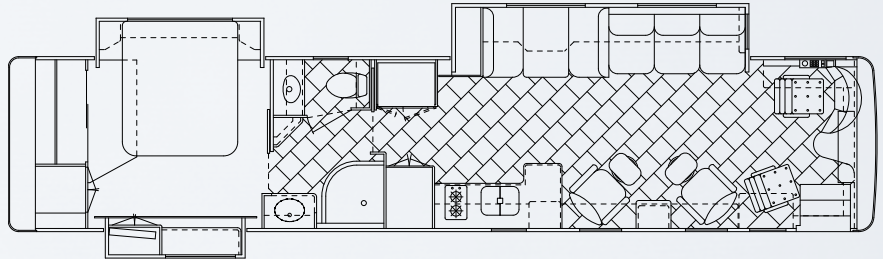

2009 • 42' • Nimbus SE • Triple Slide

Custom Floorplan • Custom Paint • Silverleaf VMS440 • IFS (Independent Front Suspension) • HWH Active Air Suspension • Electric Cooktop • 12.5kw Onan Generator In-motion Satellite w/2 HD Receivers • In-floor Tile Heat • MCD Electric Shades GPS System • XM Satellite Radio • Safe • Security System • Gray Water By-Pass 2 Burner Cook Top • Advantium Microwave-Convection Oven • Built-in Vacuum System Transmission Retarder • Cummins ISM 500 hp Engine • Many Other Features

$458,000.00

SPECIAL PRICE

Original MSRP • $743,690.00

F6507

Mileage 9,500 as of 6-22-2010