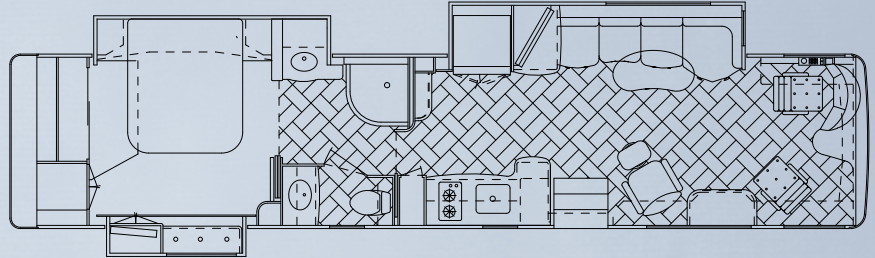

# Demonstrator Discounts

**2009 • 42' • Nimbus CE • Triple Slide • Mid Entry**

Custom Paint • Custom Floorplan • IFS (Independent Front Suspension) • Advantium Microwave-Convection Oven • 42" LCD TV • Glass Dash • Stainless Steel Appliance Package 2 Burner Cook Top • Safe • Air Leveling System • 37" LCD TV in LR • Utility Reels Security System • 12/18 Onan Hybrid Generator • In-motion Satellite • In-floor Tile Heat • GPS Navigation System • Washer Dryer Combo • Built-in Vacuum System • MCD Electric Shades • Transmission Retarder • Cummins ISM 500 hp Engine • Many Other Features